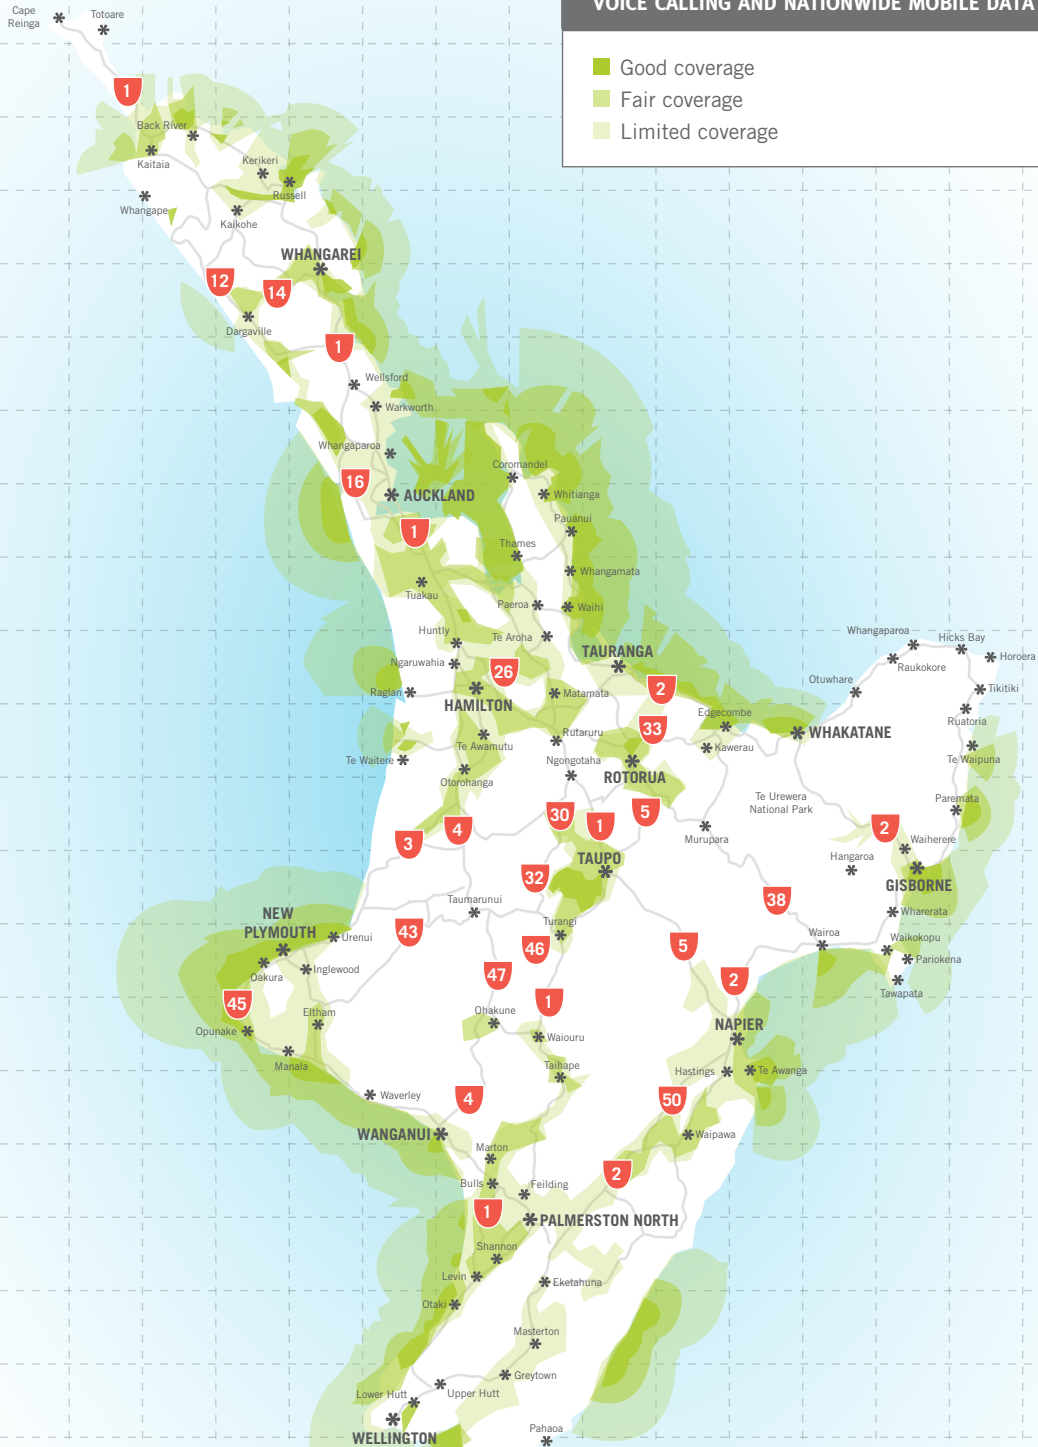

# Mobile Coverage

Voice calling and nationwide mobile data – North Island

DigitalIsland\*

## DIGITAL ISLAND COVERAGE VOICE CALLING AND NATIONWIDE MOBILE DATA

- Good coverage
- Fair coverage
- Limited coverage

# Mobile Coverage

Voice calling and nationwide mobile data – South Island

DigitalIsland\*